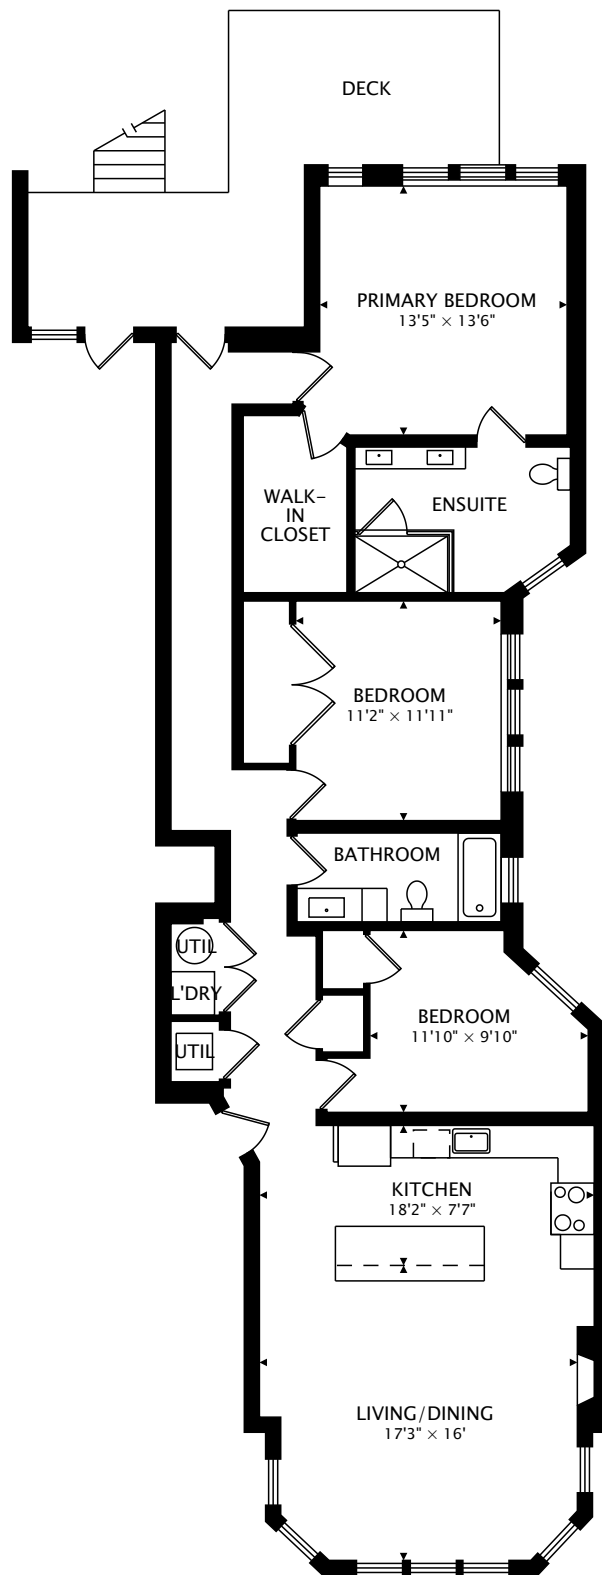

# 4842 NORTH HOYNE AVENUE #3N

CHICAGO, ILLINOIS 60625

1504 sq ft + 123 sq ft DECK

CAPTURED ON: 31 MAR 2023  
DIMENSIONS, AREAS, LAYOUTS AND DETAILS ARE APPROXIMATE  
AND SHOULD BE CONSIDERED ILLUSTRATIVE ONLY.